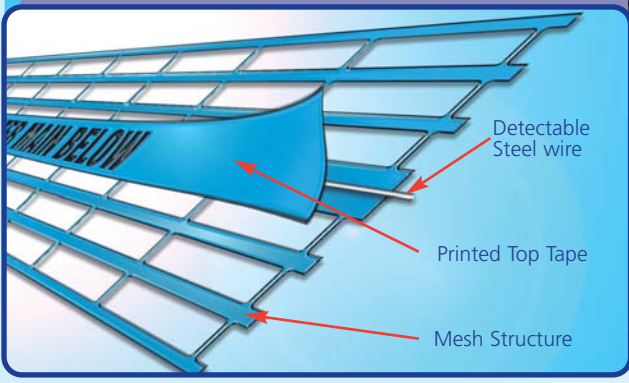

Detectamesh® DETECTABLE MESH

Detectamesh® is a high strength coloured rot resistant homopolymer polypropylene mesh incorporating a traceable stainless steel wire or aluminium foil, and overprinted with a warning message in black. Laid halfway between the pipe or cable and the surface in the back-filled trench, Detectamesh® is used with standard pipe and cable locators for the location of non-metallic underground buried services.

- Mesh manufactured to BS EN 12613:2001
- Bagged for storage and protection
- Various colours available
- Crimps and crimping tool available
- Bespoke texts manufactured to order

SPECIFICATIONS

TEXT/COLOUR	SIZE	PART NUMBERS	TEXT/COLOUR	SIZE	PART NUMBERS
CAUTION-WATER MAIN BELOW	200mm x 100m	016747 - (Wire)	CAUTION-FIRE MAINS BELOW	200mm x 100m	017584 - (Wire)
CAUTION-WATER MAIN BELOW	200mm x 100m	016761 - (Ali/foil)	CAUTION-SEWERAGE PUMPING MAIN BELOW	200mm x 100m	017607 - (Wire)
CAUTION - STORM WATER CULVERT BELOW	200mm x 100m	016846 - (Wire)	CAUTION-GRAVITY SEWER BELOW	200mm x 100m	017621 - (Wire)
CAUTION-BURIED GAS PIPE	200mm x 100m	016167 - (Wire)	CAUTION-PRESSURE SEWER BELOW	200mm x 100m	017645 - (Wire)
CAUTION-ELECTRIC CABLE BELOW	200mm x 100m	016181 - (Wire)	CAUTION-NON POTABLE WATER MAIN BELOW	200mm x 100m	017683 - (Wire)
CAUTION-FIBRE OPTIC CABLES	200mm x 100m	017263 - (Wire)	CAUTION-FUEL PIPE BELOW	200mm x 100m	017669 - (Wire)
RAW WATER MAIN BELOW	200mm x 100m	045969 - (Wire)	CAUTION-TELEPHONE CABLE BELOW	200mm x 100m	017126 - (Wire)
Caution: Sewer Below	200mm x 100m	017508 - (Wire)	CAUTION-STREET LIGHTING CABLE BELOW	200mm x 100m	016082 - (Wire)

• Special manufacture available any colour, size or language

DETECTACCESSORIES

To ensure a continuous signal along the mesh it is important to use our wire crimps and crimping tool. This gives the join sufficient strength to cope with most back fills. If it is not installed correctly then the signal may not pass from join to join.